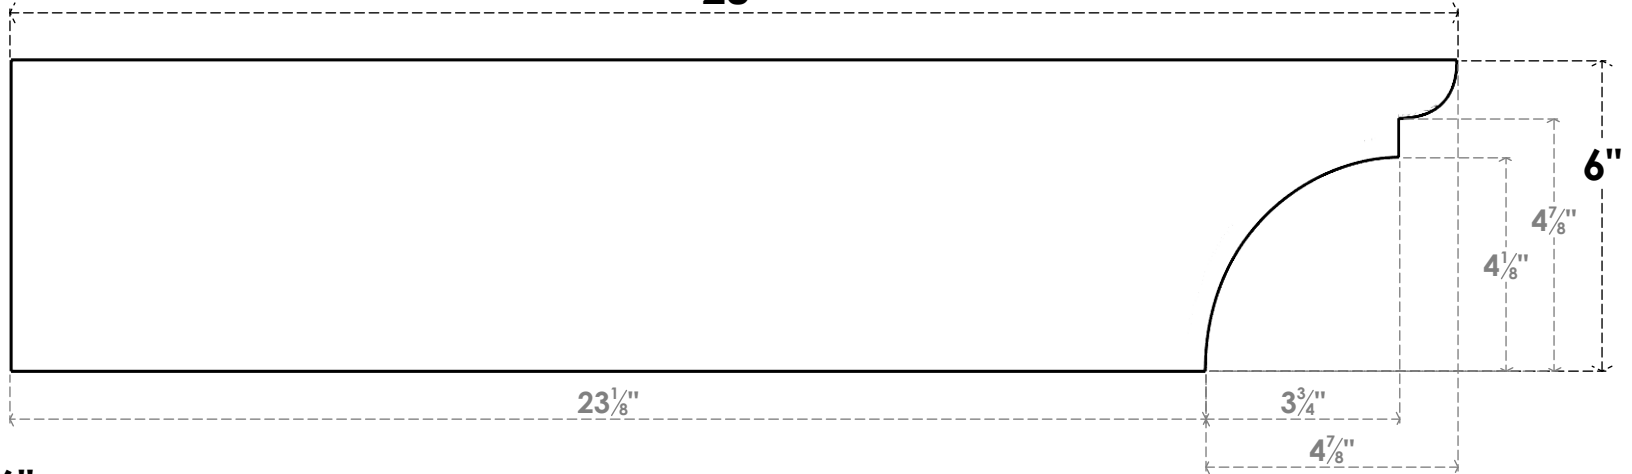

ITEM NUMBER: RFTURO060X06000X28000X006YOR00RCPR

6"W X 6"H X 28"L TIMBERTHANE ROUGH CEDAR YORKTOWN FAUX WOOD OPEN RAFTER TAIL, 6"L END, PRIMED TAN

28"

SIDE PROFILE

FRONT PROFILE

ISOMETRIC

GENERATED DATE : 03/02/2023