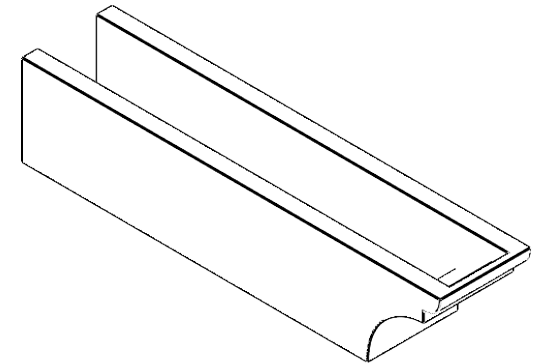

ITEM NUMBER: RFTURO060X06000X28000X006YOR00RCPR

6"W X 6"H X 28"L TIMBERTHANE ROUGH CEDAR YORKTOWN FAUX WOOD OPEN RAFTER TAIL, 6"L END, PRIMED TAN

28"

SIDE PROFILE

FRONT PROFILE

ISOMETRIC

GENERATED DATE : 03/02/2023

EKENA MILLWORK
2300 WEST MAIN ST.
CLARKSVILLE, TX 75426
TOLL FREE: 866-607-0453
WWW.EKENAMILLWORK.COM

NOTES

1. INSTALLATION TO BE COMPLETED IN ACCORDANCE WITH MANUFACTURER'S SPECIFICATIONS.
2. DRAWING MAY NOT BE TO SCALE
3. THIS DRAWING IS INTENDED FOR DESIGN AND PLANNING PURPOSES ONLY.
4. ALL INFORMATION CONTAINED HEREIN WAS CURRENT AT THE TIME OF DEVELOPMENT BUT MUST BE REVIEWED AND APPROVED BY THE PRODUCT MANUFACTURER TO BE CONSIDERED ACCURATE.
5. TIMBERTHANE ARCHITECTURAL PRODUCTS ARE MADE FROM HIGH DENSITY URETHANE AND COME FACTORY PRIMED