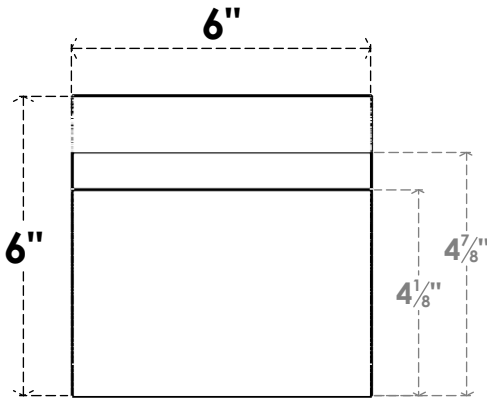

ITEM NUMBER: RFTURO060X06000X28000X006YOR00RCPR

6"W X 6"H X 28"L TIMBERTHANE ROUGH CEDAR YORKTOWN FAUX WOOD OPEN RAFTER TAIL, 6"L END, PRIMED TAN

28"

SIDE PROFILE

FRONT PROFILE

ISOMETRIC

GENERATED DATE : 03/02/2023